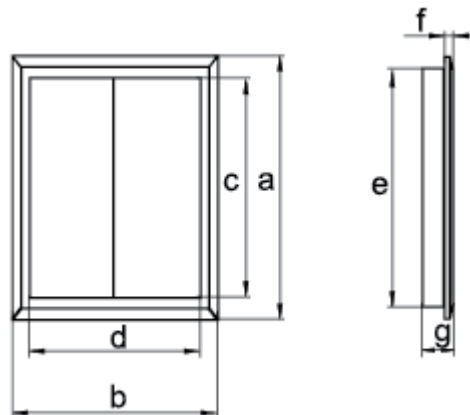

The D2 plastic door is suitable for all surfaces and can be installed easily by applying glue or caulking adhesive to the back of the frame and pressing into place.

Specification

Model	a	b	c	d	e	f	g	h
D2 400x400	16 ^{7/16"}	15 ^{3/8"}	14 ^{9/16"}	13 ^{1/2"}	15 ^{5/8"}	3/16"	1"	14 ^{9/16"}